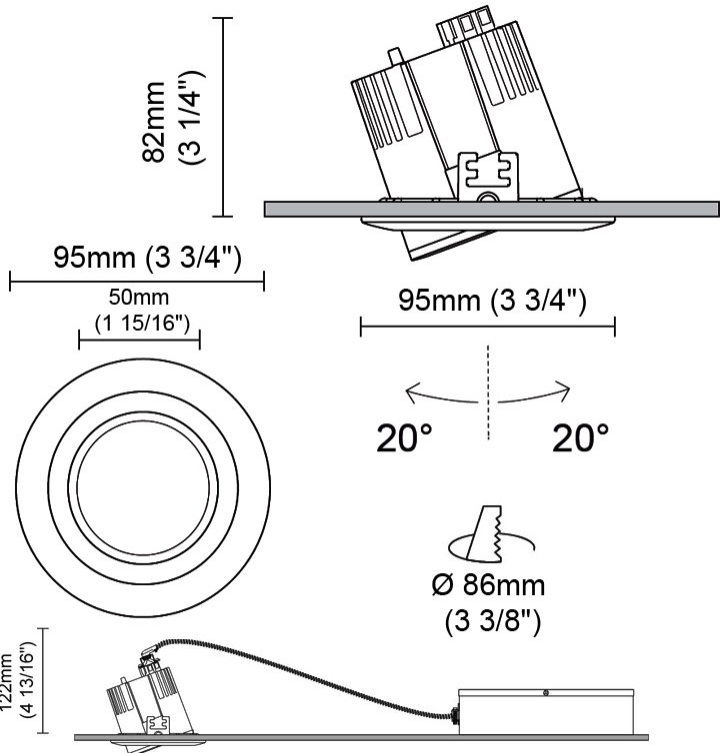

GENERAL

Series: Dixit
Brand: Ivela
Division: Architectural
Mounting Type: Recessed
Mounting Location: Ceiling
Subcategory: Downlight

PHYSICAL

Shape: Round
Diameter (mm): 95
Diameter (in): 3 3/4
Depth (mm): 82
Depth (in): 3 1/4
Min. Recessing Depth (mm): 122
Min. Recessing Depth (in): 4 13/16
Light Distribution: Adjustable / Direct
Weight (kg): 0.4
Weight (lbs): 0.88
Cut-out Measurements: 86mm / 3 3/8

GENERAL

Series: Dixit
Subseries: Dixit RA11
Brand: Ivela
Division: Architectural
Mounting Type: Recessed
Mounting Location: Ceiling
Subcategory: Downlight

PHYSICAL

Shape: Round
Diameter (mm): 125
Diameter (in): 4 ¹⁵/₁₆
Height (mm): 79
Height (in): 3 ¹/₈
Min. Recessing Depth (mm): 119
Min. Recessing Depth (in): 4 ¹¹/₁₆
Light Distribution: Direct
Weight (kg): 0.6
Weight (lbs): 1.32
Diffuser: Clear Polycarbonate
Fixture Finish: MWH
Fixture Material: Aluminum Die Cast
Cut-out Measurements: 116mm / 4 9/16"

GENERAL

Series: Dixit
 Subseries: Dixit RA8
 Brand: Ivela
 Division: Architectural
 Mounting Type: Recessed
 Mounting Location: Ceiling
 Subcategory: Downlight

PHYSICAL

Shape: Round
 Diameter (mm): 95
 Diameter (in): 3 3/4
 Height (mm): 82
 Height (in): 3 1/4
 Min. Recessing Depth (mm): 122
 Min. Recessing Depth (in): 4 13/16
 Light Distribution: Adjustable / Direct
 Weight (kg): 0.4
 Weight (lbs): 0.88
 Diffuser: Clear Polycarbonate
 Fixture Finish: MWH
 Fixture Material: Aluminum Die Cast
 Cut-out Measurements: 86mm / 3 3/8"

Optic°: 26
 Beam Angle: Symmetric
 Adjustability: Tilt ±20°
 Upon Request: Optic 45° (mirror-metallized) / 65° (white)

RATINGS AND CERTIFICATIONS

Certified By: Certified for North American Standards
 IP rating: IP20
 IK Rating: IK08
 Glare Rating: ≤ 19